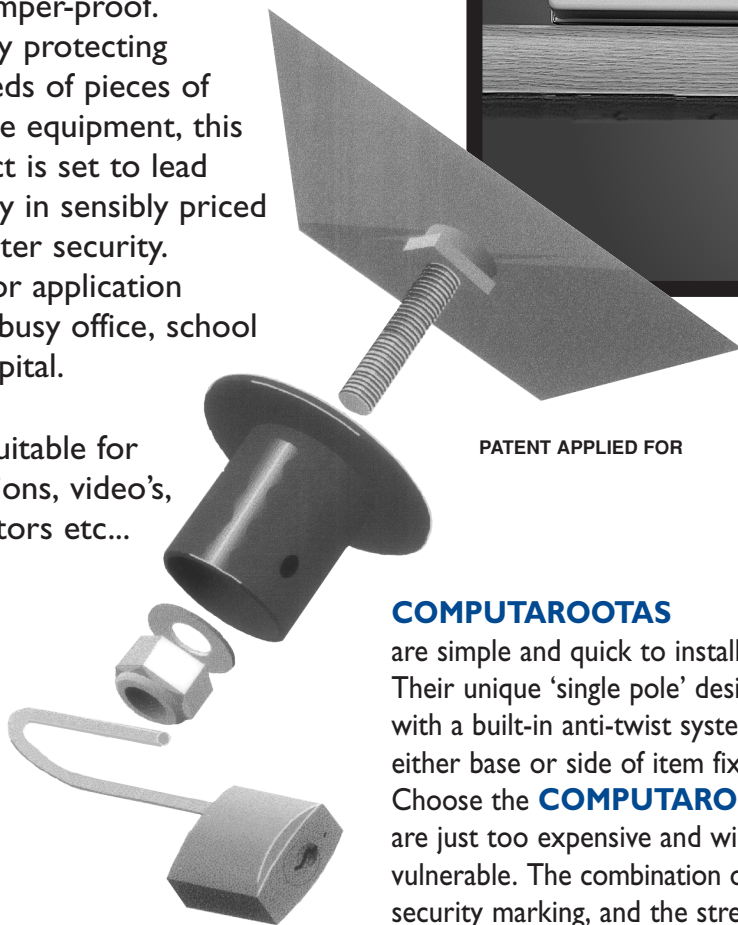

STOP THEFT DEAD WITH

COMPUTAROOTATM

Now there is a simple, low cost and highly effective way to stop computer crime dead in its tracks.

The **SELECTAMARK COMPUTAROOTA** has been designed with practicality in mind. It is a cost effective lock-down system that is self protected, unobtrusive and tamper-proof. Already protecting hundreds of pieces of valuable equipment, this product is set to lead the way in sensibly priced computer security. Ideal for application in any busy office, school or hospital.

Also suitable for televisions, video's, projectors etc...

COMPUTAROOTAS

are simple and quick to install. Their unique 'single pole' design, with a built-in anti-twist system suits either base or side of item fixing positions. Choose the **COMPUTAROOTA** when total enclosure units are just too expensive and wire-down alternatives are just too vulnerable. The combination of **SELECTAMARK** high profile security marking, and the strength of **COMPUTAROOTA** makes a powerful theft deterrent.